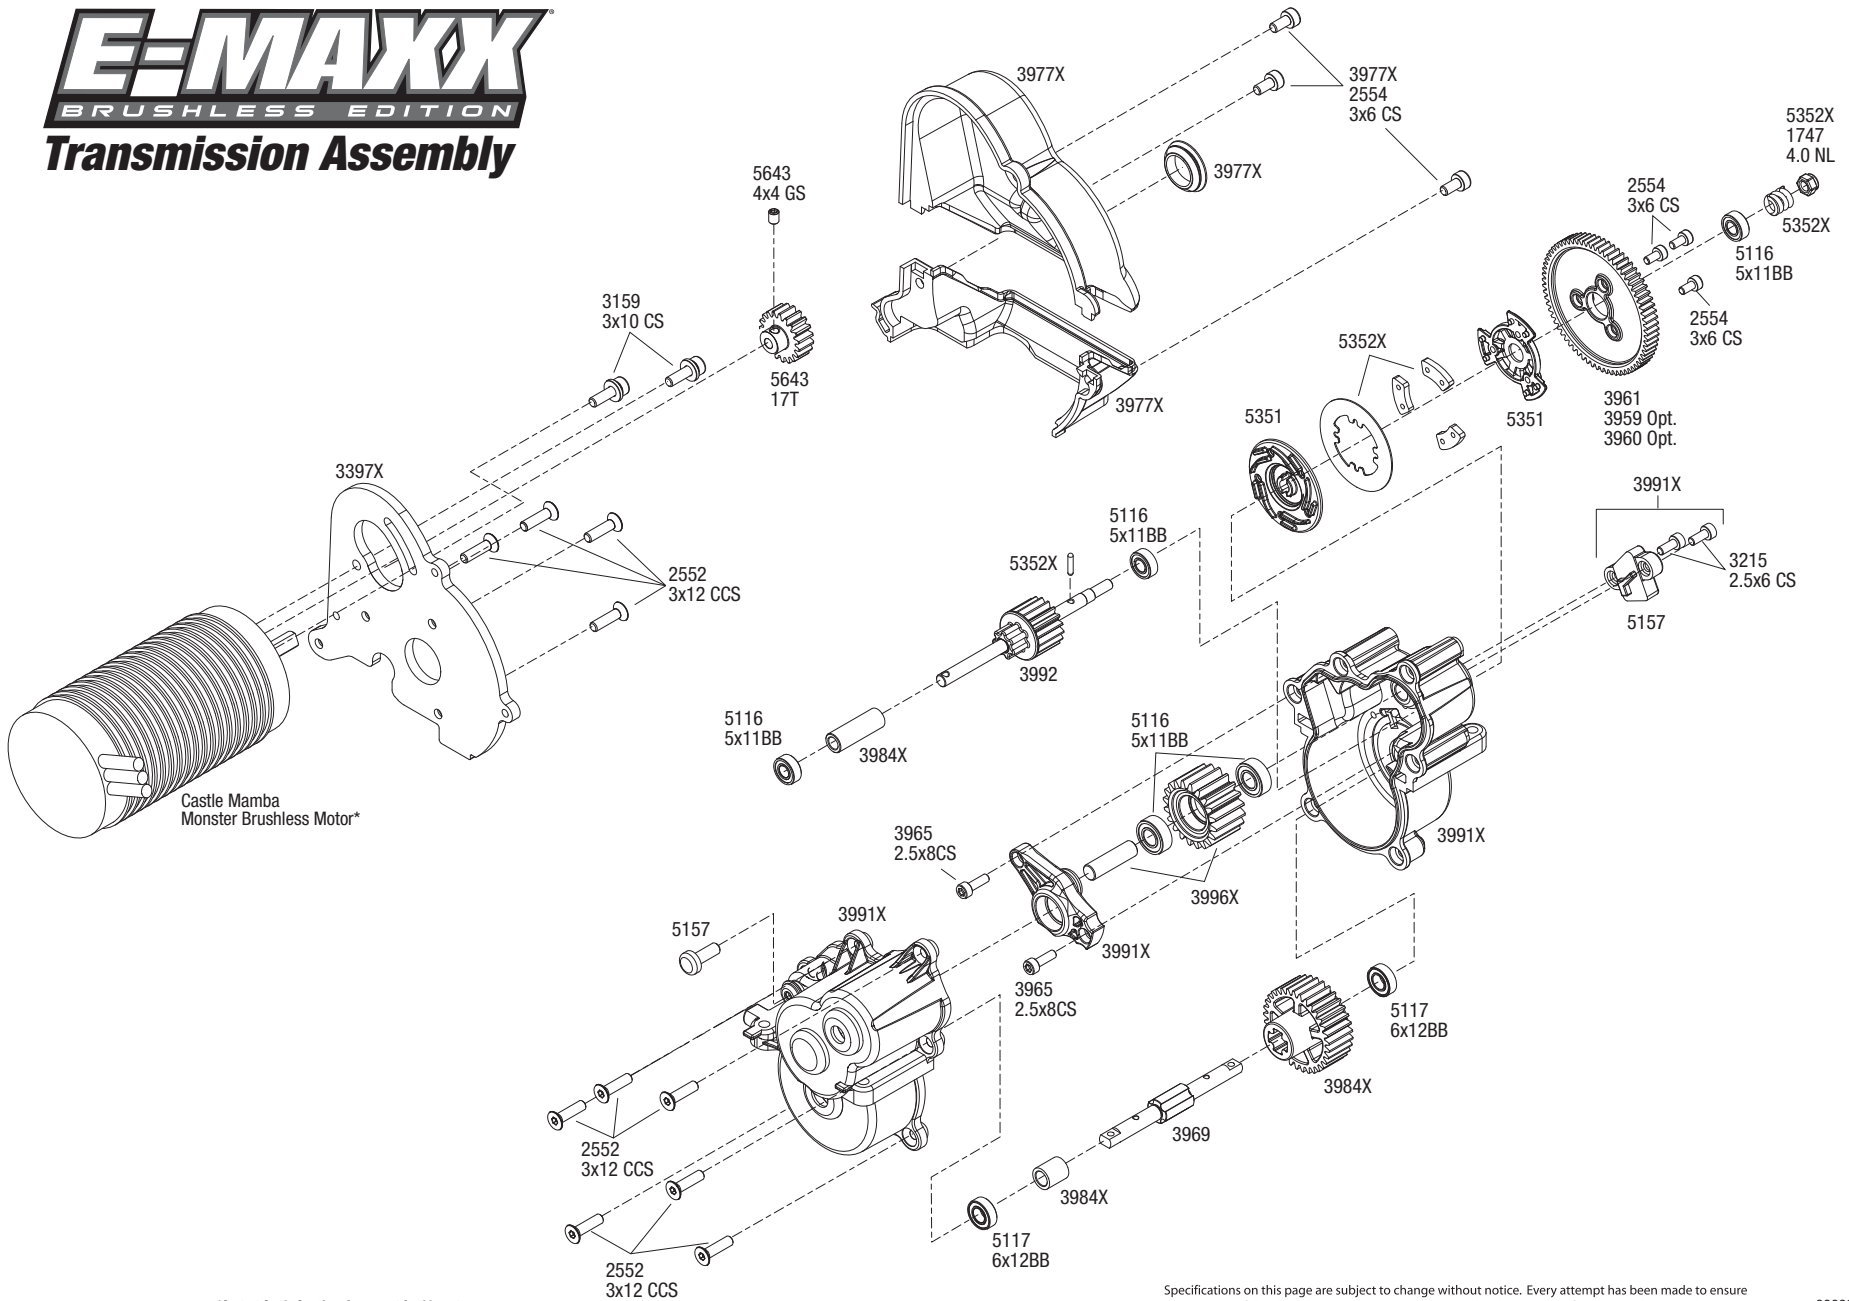

E-MAXX

BRUSHLESS EDITION

Transmission Assembly